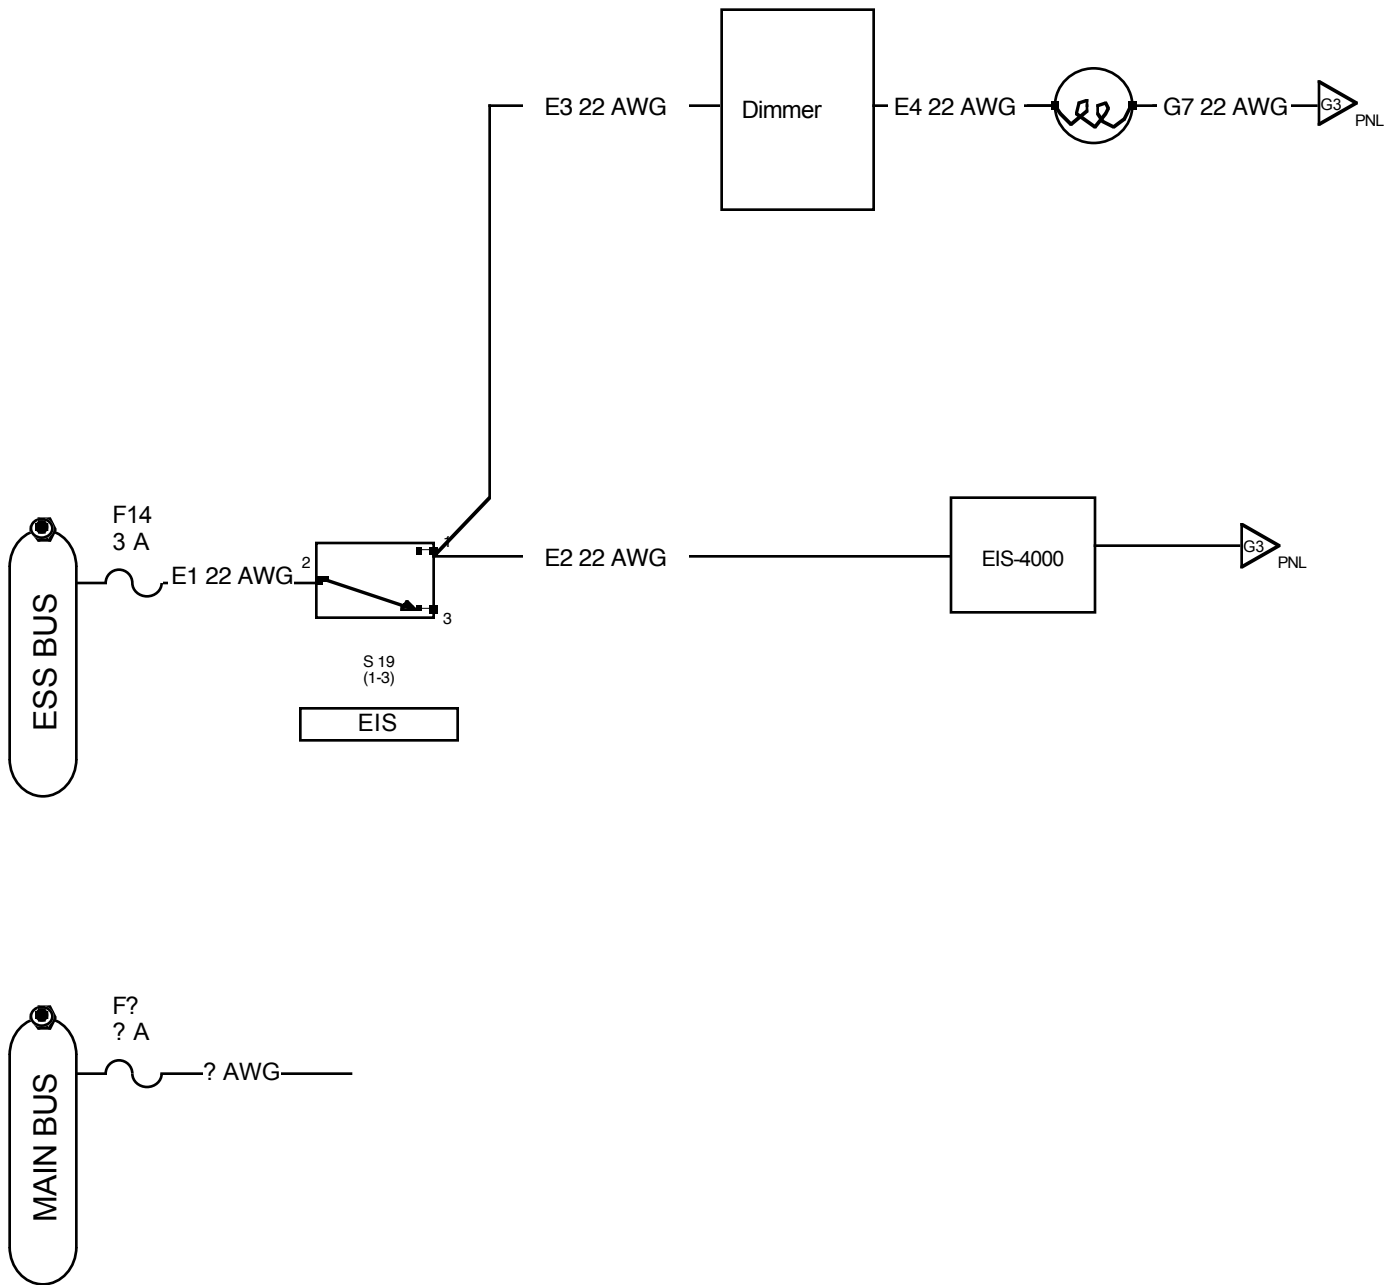

ENGINE INSTRUMENTS

spec for dimmer?
Add MP & Tach